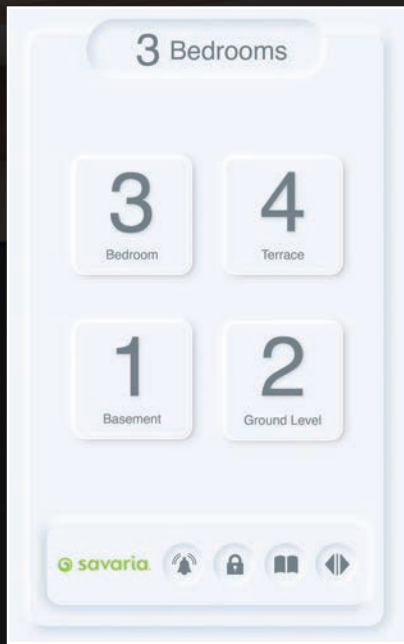

luxury
touch
screen

home elevators by
savaria

Add a Modern Touch

The Savaria touch screen COP (cab operating panel) provides control for the operation of your home elevator for desired floor, door opening and alarm functions on the large glass screen. Animated themes show the movement as the elevator travels floor-to-floor. Choose your theme suit your décor, or even your mood of the moment with a simple swipe. You can customize the landing names for your home when you order your elevator. The touchscreen is available for the Savaria Eclipse, Infinity and Zenith home elevators.

swipe for
change

Choose a theme, change your theme

With a quick swipe, select the screen you want. From the simplicity of white to botanical green, vintage art deco, or the drama of architectural black, there's a theme for your style. Customized for the number of stops and landing names in your home, each theme features movement or animated actions.

at your fingertips

Access simple elevator operating instructions*

Customize landing names when you order your elevator

Swipe to change the theme

Activate the alarm

Lock access to the elevator

The touch screen COP is available for the Savaria Eclipse, Infinity and Zenith models in North America and Australia. Please note this upgrade is not available for concurrent landing models (two-doors at one landing), and the screen does not meet A117.1 accessibility guidelines. Please consult your authorized Savaria dealer for complete details and specifications.

Locate a Savaria home elevator dealer near you
1-855-Savaria (728.2742)

SPECIFICATIONS

Screen size	6.6" x 10.1" (169 mm x 258 mm)
Resolution	1280 by 800 pixels
Active screen area	5.3" x 8.5" (135 mm x 217 mm)
Viewing	Full angle (IPS)
Brightness	800 cd/m ² (high) with 45 LEDs
Glass	1.1 mm cover, multi-touch, anti-glare