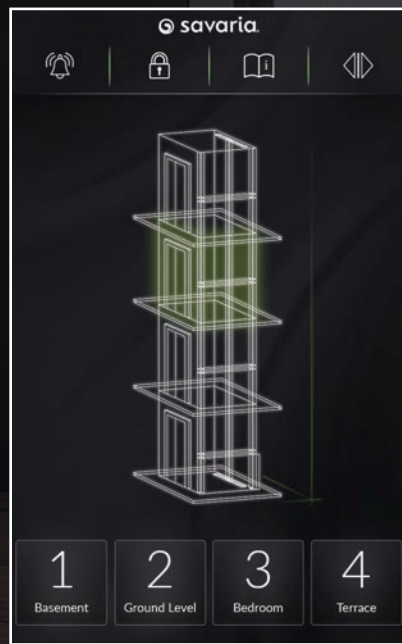

luxury
touch
screen

home elevators by
savaria

Add a Modern Touch

The Savaria touch screen COP (cab operating panel) provides control for the operation of your home elevator for desired floor, door opening and alarm functions on the large glass screen. Animated themes show the movement as the elevator travels floor-to-floor. Choose your theme suit your décor, or even your mood of the moment with a simple swipe. You can customize the landing names for your home when you order your elevator. The touchscreen is available for the Savaria Eclipse, Infinity and Zenith home elevators.

swipe for
change

Choose a theme, change your theme

With a quick swipe, select the screen you want. From the simplicity of white to botanical green, vintage art deco, or the drama of architectural black, there's a theme for your style. Customized for the number of stops and landing names in your home, each theme features movement or animated actions.

at your fingertips

Access simple elevator operating instructions*

Customize landing names when you order your elevator

Swipe to change the theme

Activate the alarm

Lock access to the elevator

The touch screen COP is available for the Savaria Eclipse, Infinity and Zenith models in North America and Australia. Please note this upgrade is not available for concurrent landing models (two-doors at one landing), and the screen does not meet A117.1 accessibility guidelines. Please consult your authorized Savaria dealer for complete details and specifications.

Locate a Savaria home elevator dealer near you
1-855-Savaria (728.2742)

SPECIFICATIONS

Screen size	6.6" x 10.1" (169 mm x 258 mm)
Resolution	1280 by 800 pixels
Active screen area	5.3" x 8.5" (135 mm x 217 mm)
Viewing	Full angle (IPS)
Brightness	800 cd/m ² (high) with 45 LEDs
Glass	1.1 mm cover, multi-touch, anti-glare