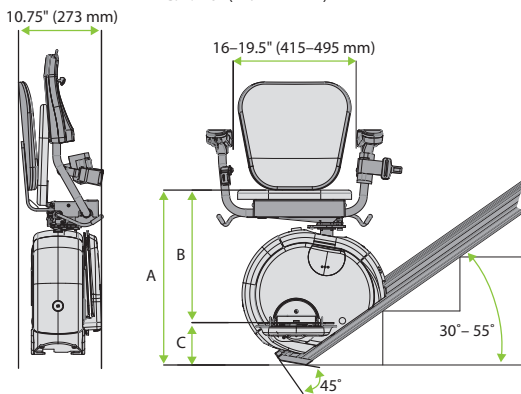

SPECIFICATIONS

| | |
|-------------------------|---|
| Applications | Residential, indoor, straight-run stairway |
| Capacity | 350 lb (159 kg) ¹ |
| Maximum travel distance | 32 ft (9.75 m) |
| Travel speed | 15 ft/min (0.08 m/s) |
| Drive | Rack and pinion |
| Motor | ⅓ HP, 24 VDC power that charges on standard household power |
| Fold-up depth | 10¾" (27.3 cm) ² |
| Fold-out depth | 21½" (54.6 cm) ² |
| Range of incline | 30° to 55° |
| Warranty | 36 months parts, ask dealer for details |

¹For stair angle > 45°, use of flip-up rail, or rail extension bracket, max capacity is 300 lb.
²Some additional running clearance may be required by local code.

Talk to a skilled Savaria dealer about how the Savaria K2 stairlift can give you the mobility you need in your home without major construction. Your local dealer can ensure your Savaria product is installed to comply with local and national codes.

Measurements vary based on rail angle:

- A: 21.7–22.2" (551–564 mm)
- B: 16.7–17.3" (424–439 mm)
- C: 4.7–5" (119–127 mm)

Authorized Savaria Dealer:

savaria.com

2 Walker Drive Brampton ON L6T 5E1 Canada

tel: 800.661.5112